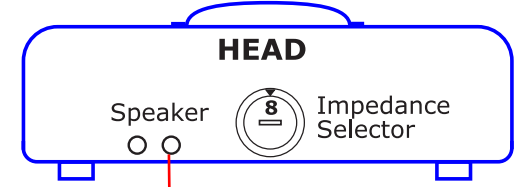

GENERAL INFORMATION

XL Cab CONNECTIONS

CABINET 4X12" MONO
16Ω

CABINET 4X12" STEREO
8Ω – 8Ω

8Ω – 8Ω
CABINET 4X12"
USING ONLY 2 SPEAKERS