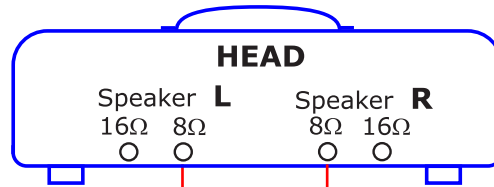

CELESTION Green Back

4x12" 100 W mono / 50+50W stereo

IMPEDENCE

16Ω MONO / 8Ω STEREO

DIMENSIONS

810 x 760 x 360 mm

WEIGHT

32kg

GENERAL INFORMATION

XL Cab CONNECTIONS

CABINET 4X12" MONO
16Ω

CABINET 4X12" STEREO
8Ω – 8Ω

8Ω – 8Ω
CABINET 4X12"
USING ONLY 2 SPEAKERS