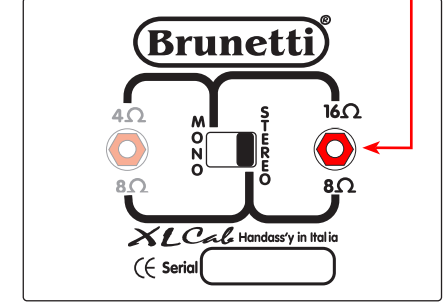

CELESTION Green Back

4x12" 100 W mono / 50+50W stereo

IMPEDENCE

16Ω MONO / 8Ω STEREO

DIMENSIONS

810 x 760 x 360 mm

WEIGHT

32kg

GENERAL INFORMATION

XL Cab CONNECTIONS

CABINET 4X12" MONO
16Ω

CABINET 4X12" STEREO
8Ω – 8Ω

8Ω – 8Ω
CABINET 4X12"
USING ONLY 2 SPEAKERS