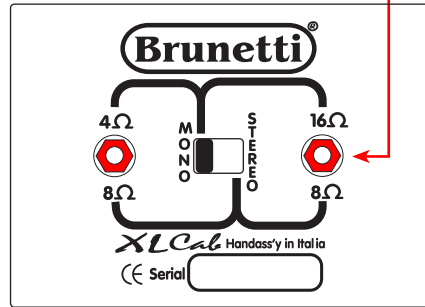

GENERAL INFORMATION

XL Cab CONNECTIONS

CABINET 4X12" MONO
16Ω