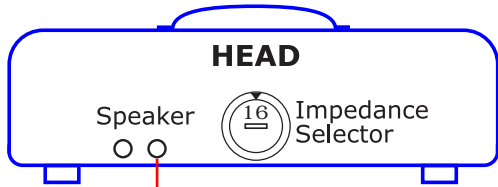

GENERAL INFORMATION

XL Cab CONNECTIONS

CABINET 4X12" MONO
16Ω